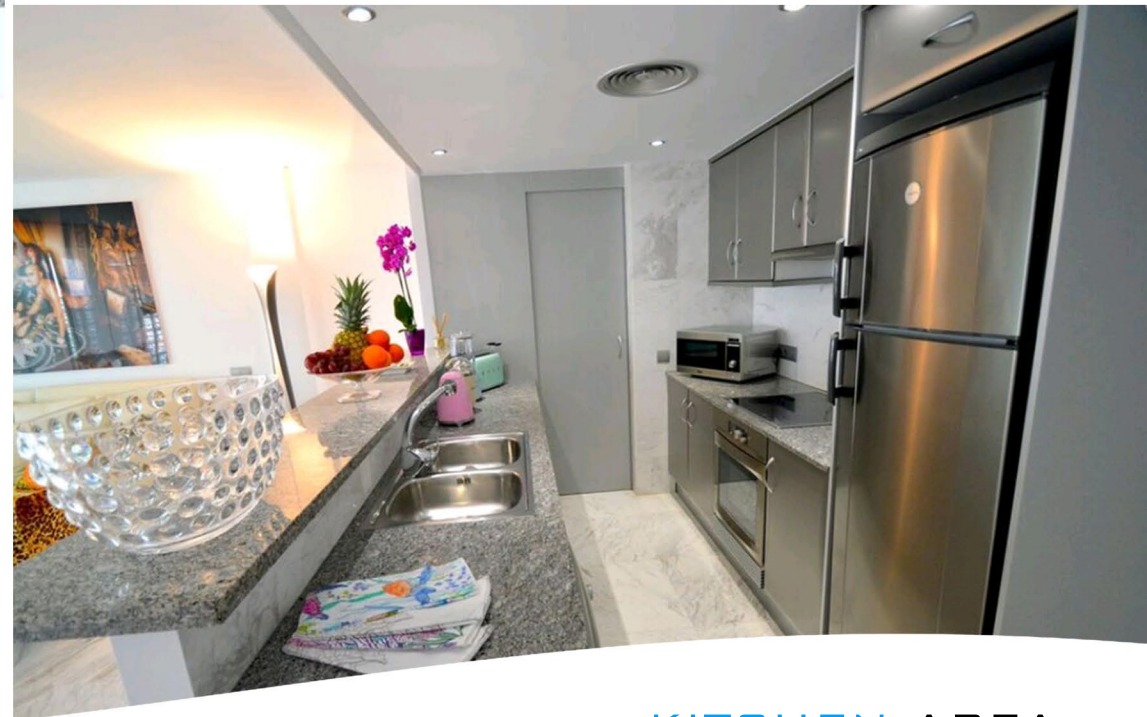

BAHIA
MARINA DI BOTAFUCH

KITCHEN AREA