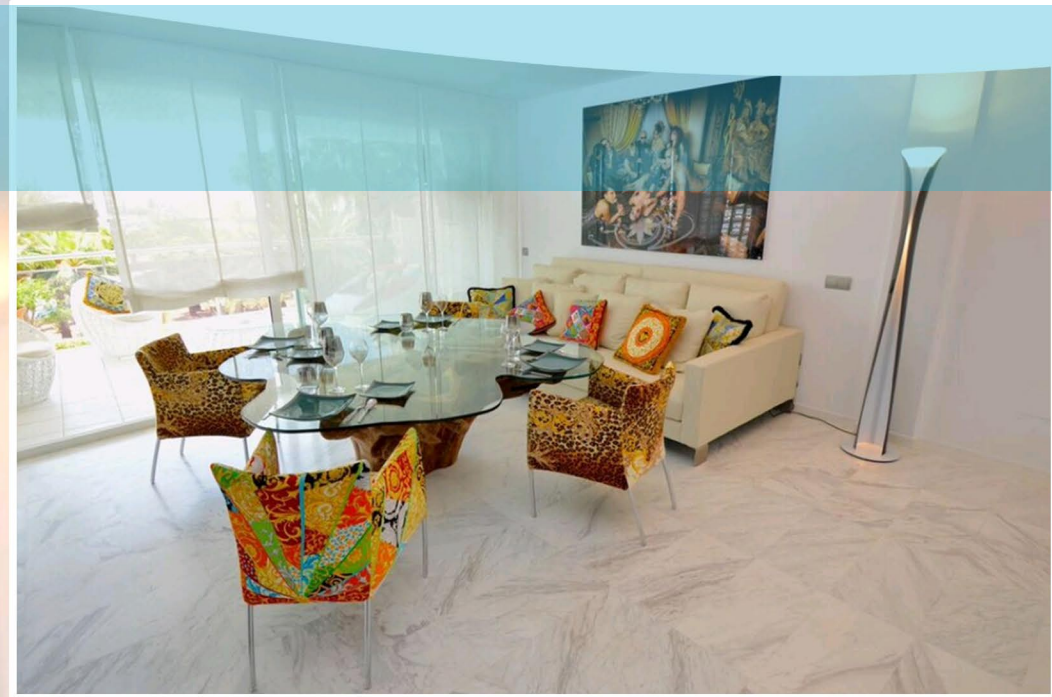

BAHIA

MARINA DI BOTAFUCH

LOUNGE AREA