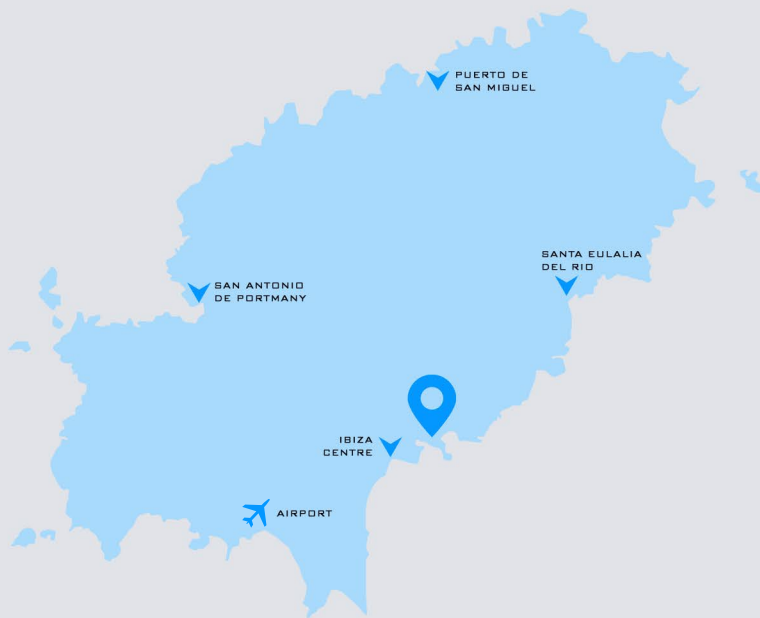

BAHIA BUILDING

TWO BEDROOMS

Description:

Two bedrooms apartment with beautiful view in Marina Botafoch, 3 minutes walk to the Talamanca beach and Old Ibiza town. Near Heart Club, Pacha, Lio and many famous restaurants.

Maximum 4 persons