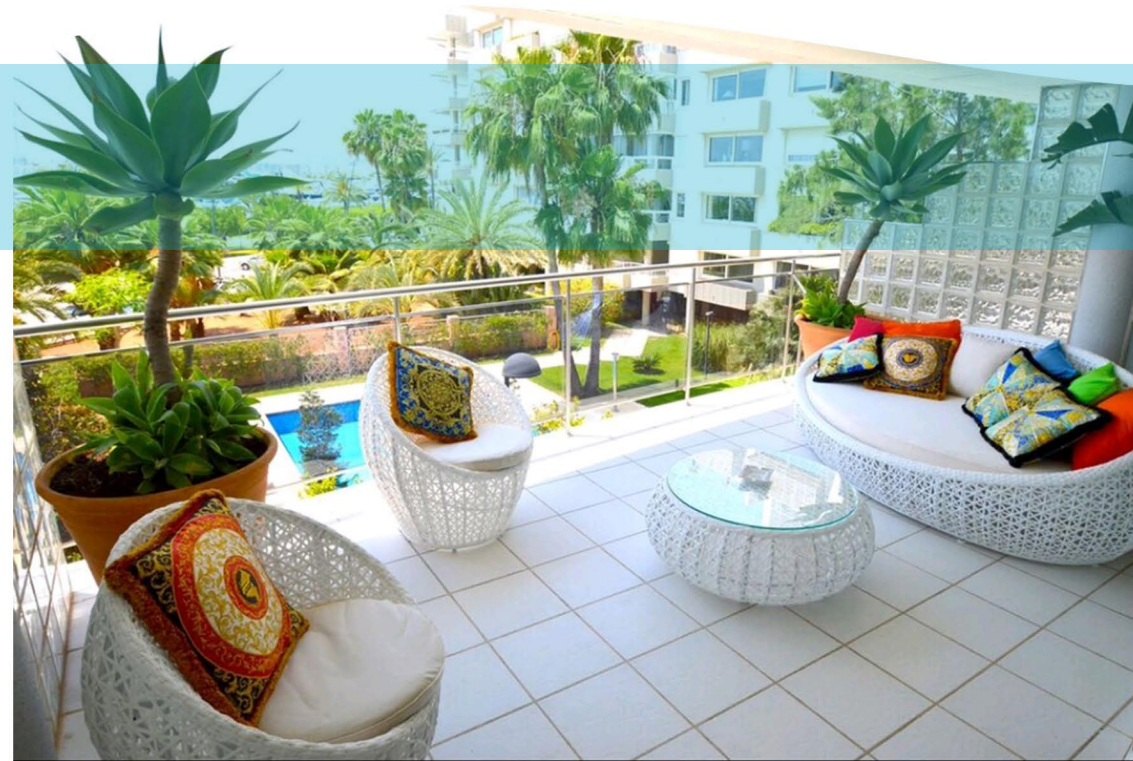

BAHIA

MARINA DI BOTAFOCH

IBIZA

BAHIA BUILDING

TWO BEDROOMS

Description:

Two bedrooms apartment with beautiful view in Marina Botafoch, 3 minutes walk to the Talamanca beach and Old Ibiza town. Near Heart Club, Pacha, Lio and many famous restaurants.

Maximum 4 persons

BAHIA BUILDING

TWO BEDROOMS

Apartment Features:

- *Large lounge Area*
- *2 double bedrooms*
(1 master bedroom with ensuite bathroom)
- *2 bathrooms*
- *Terrace with beautiful sea view*
- *Smart Tv*
- *Internet Wi-fi*
- *Conditioned Air*
- *Community Swimming pool*
- *Private Parking*