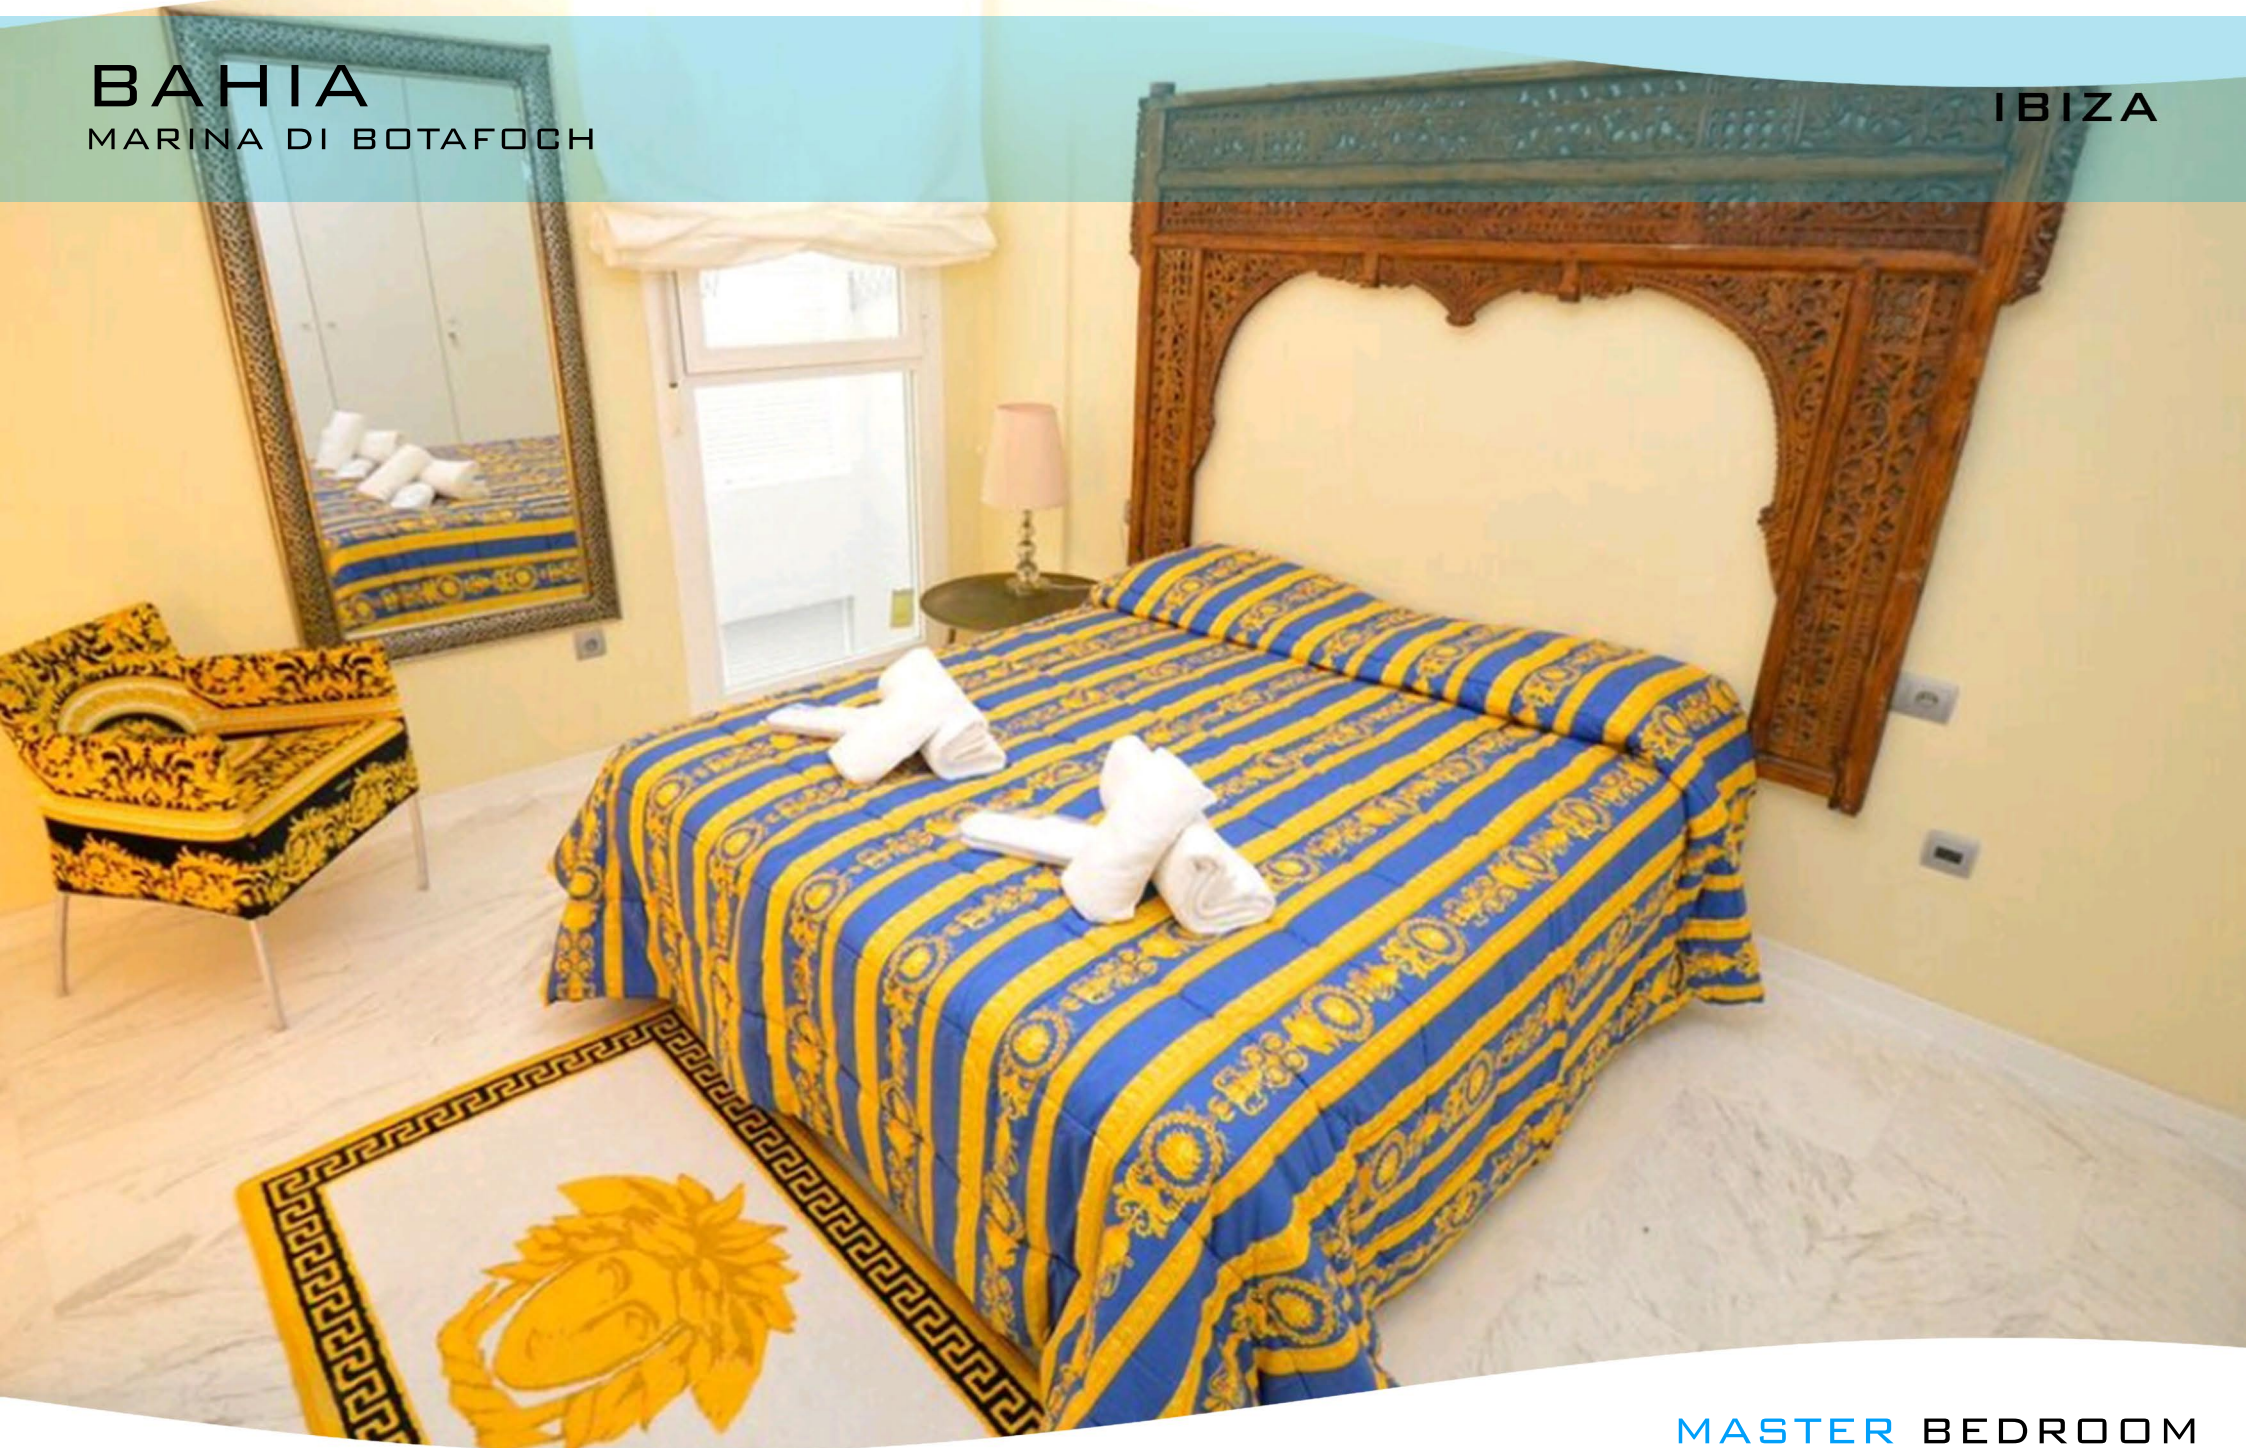

BAHIA
MARINA DI BOTAFUCH

IBIZA

MASTER BEDROOM