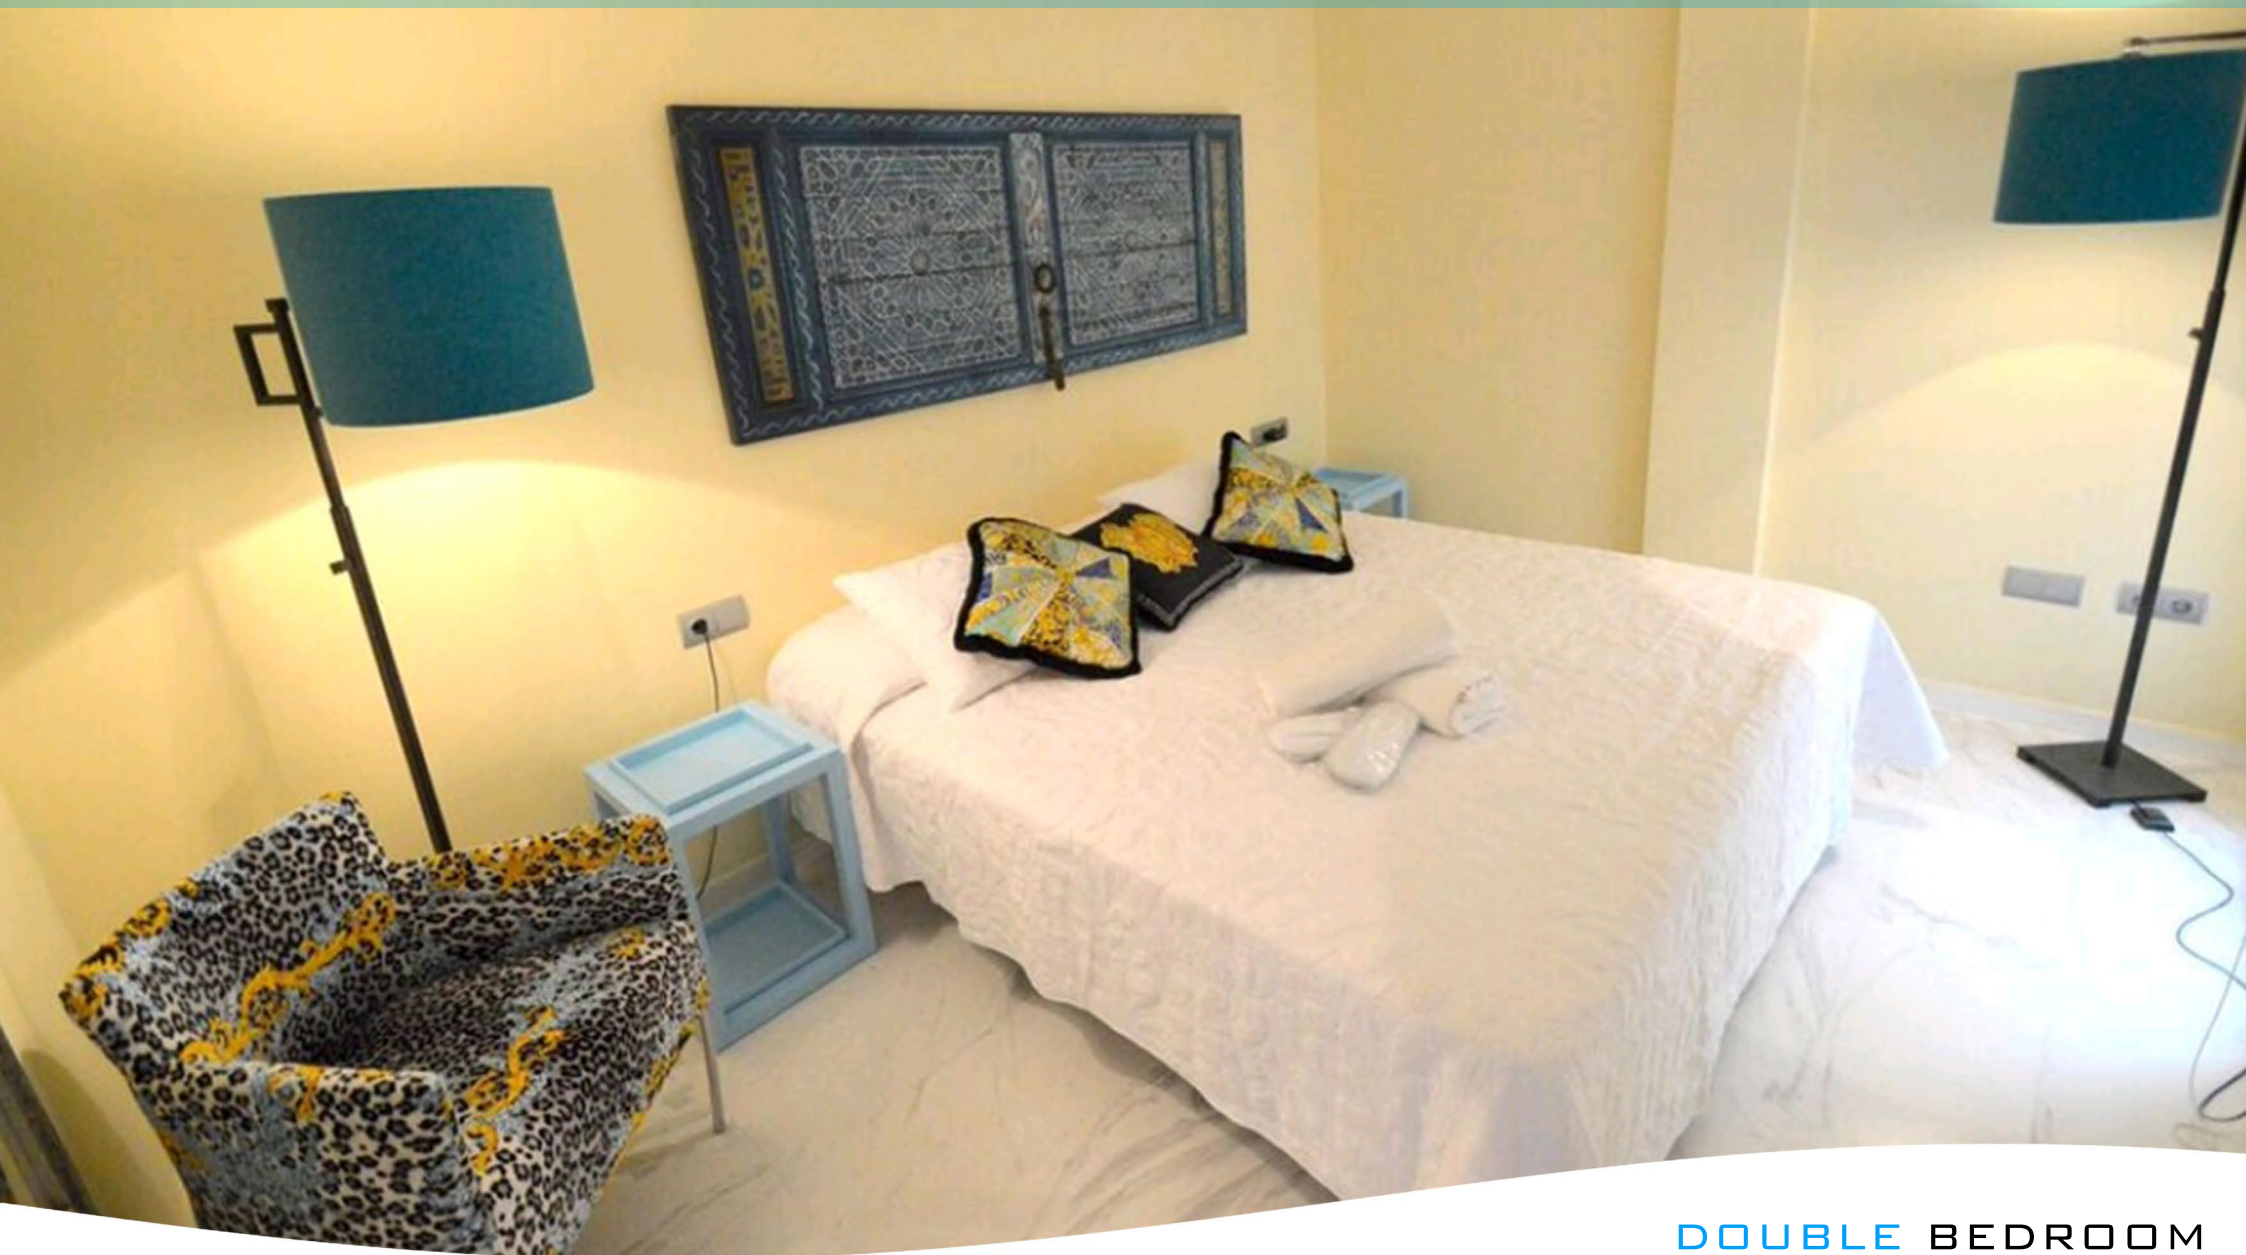

BAHIA

MARINA DI BOTAFOCH

IBIZA

BAHIA BUILDING

TWO BEDROOMS

Description:

Two bedrooms apartment with beautiful view in Marina Botafoch, 3 minutes walk to the Talamanca beach and Old Ibiza town. Near Heart Club, Pacha, Lio and many famous restaurants.

Maximum 4 persons

BAHIA BUILDING

TWO BEDROOMS

Apartment Features:

- *Large lounge Area*
- *2 double bedrooms*
(1 master bedroom with ensuite bathroom)
- *2 bathrooms*
- *Terrace with beautiful sea view*
- *Smart Tv*
- *Internet Wi-fi*
- *Conditioned Air*
- *Community Swimming pool*
- *Private Parking*

KITCHEN AREA

BAHIA
MARINA DI BOTAFUCH

IBIZA

MASTER BEDROOM

BAHIA
MARINA DI BOTAFOCH

IBIZA

DOUBLE BEDROOM

BAHIA
MARINA DI BOTAFOCH

IBIZA

SUITE BATHROOM