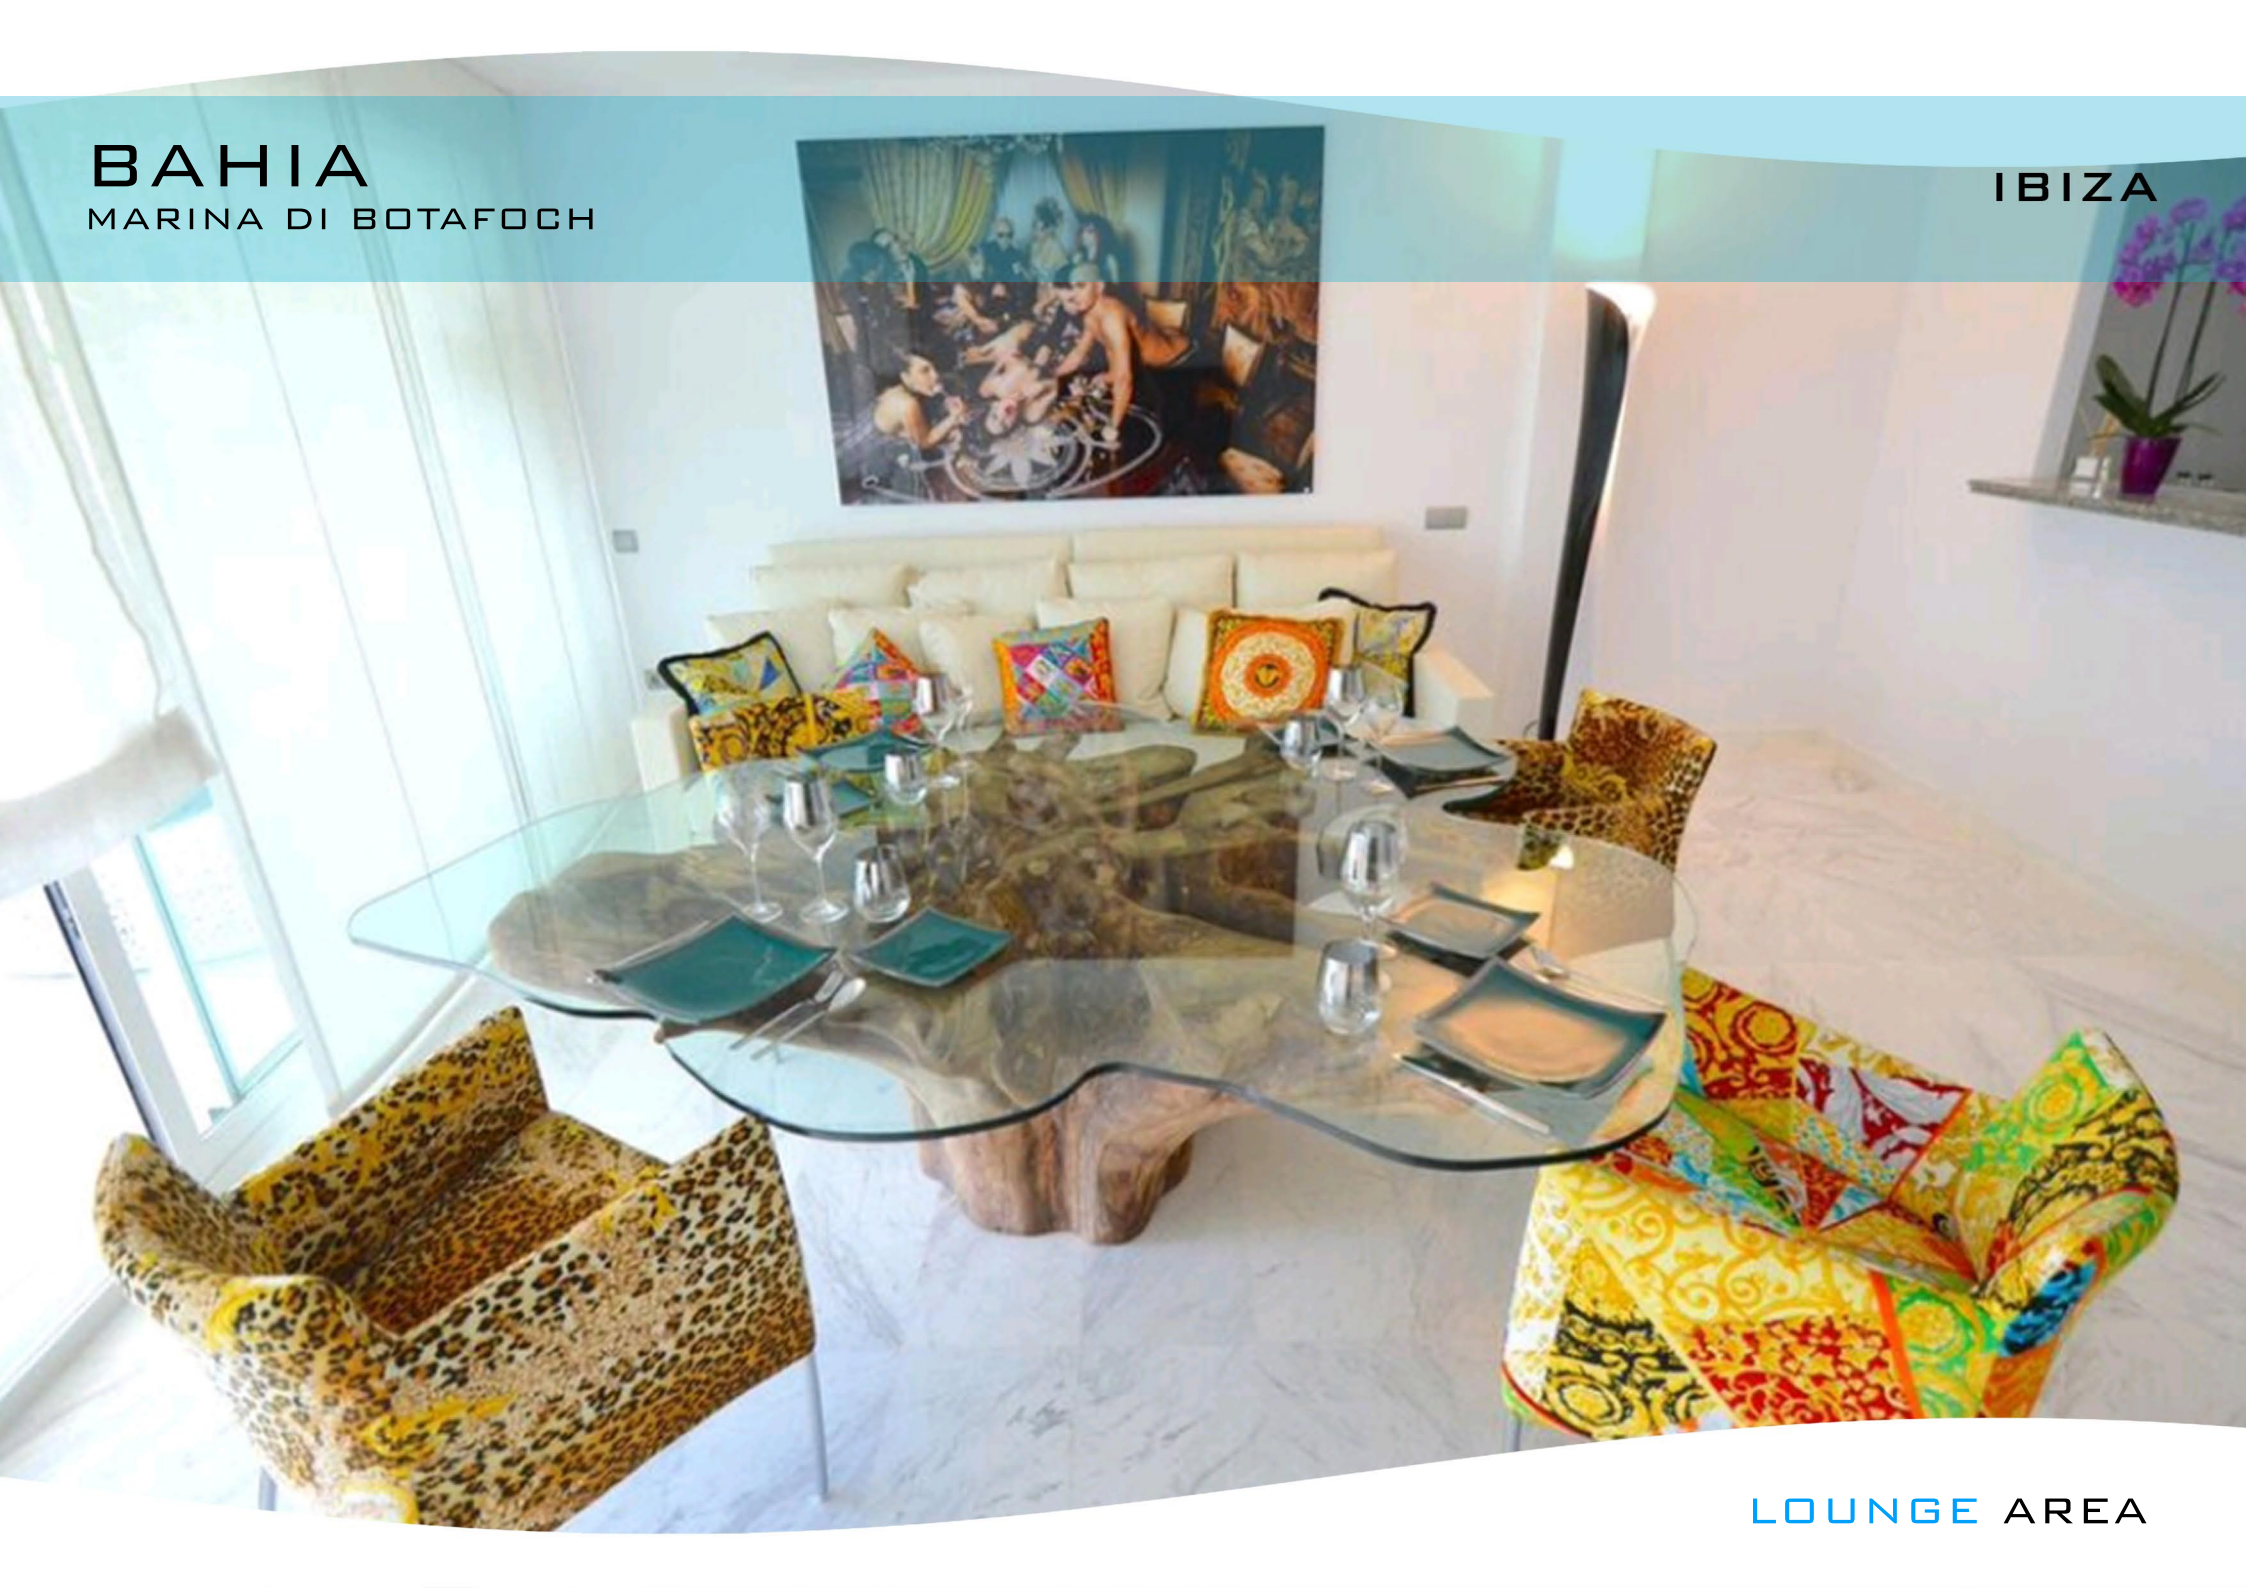

BAHIA
MARINA DI BOTAFOCH

IBIZA

LOUNGE AREA