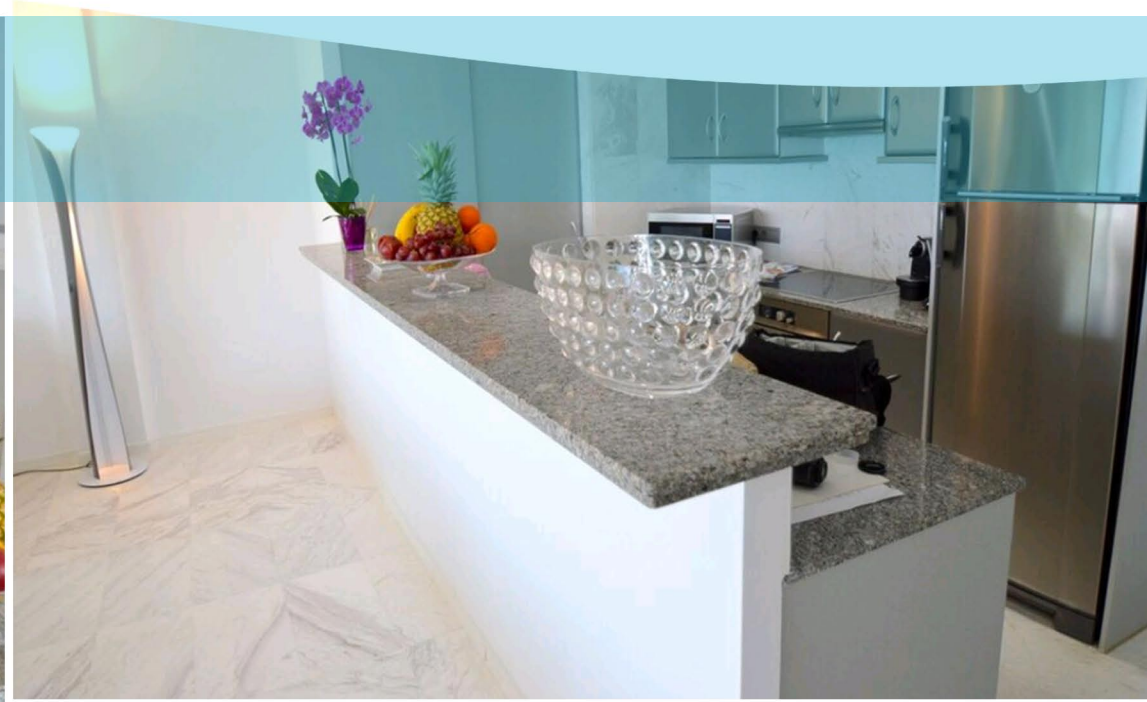

BAHIA
MARINA DI BOTAFUCH

KITCHEN AREA