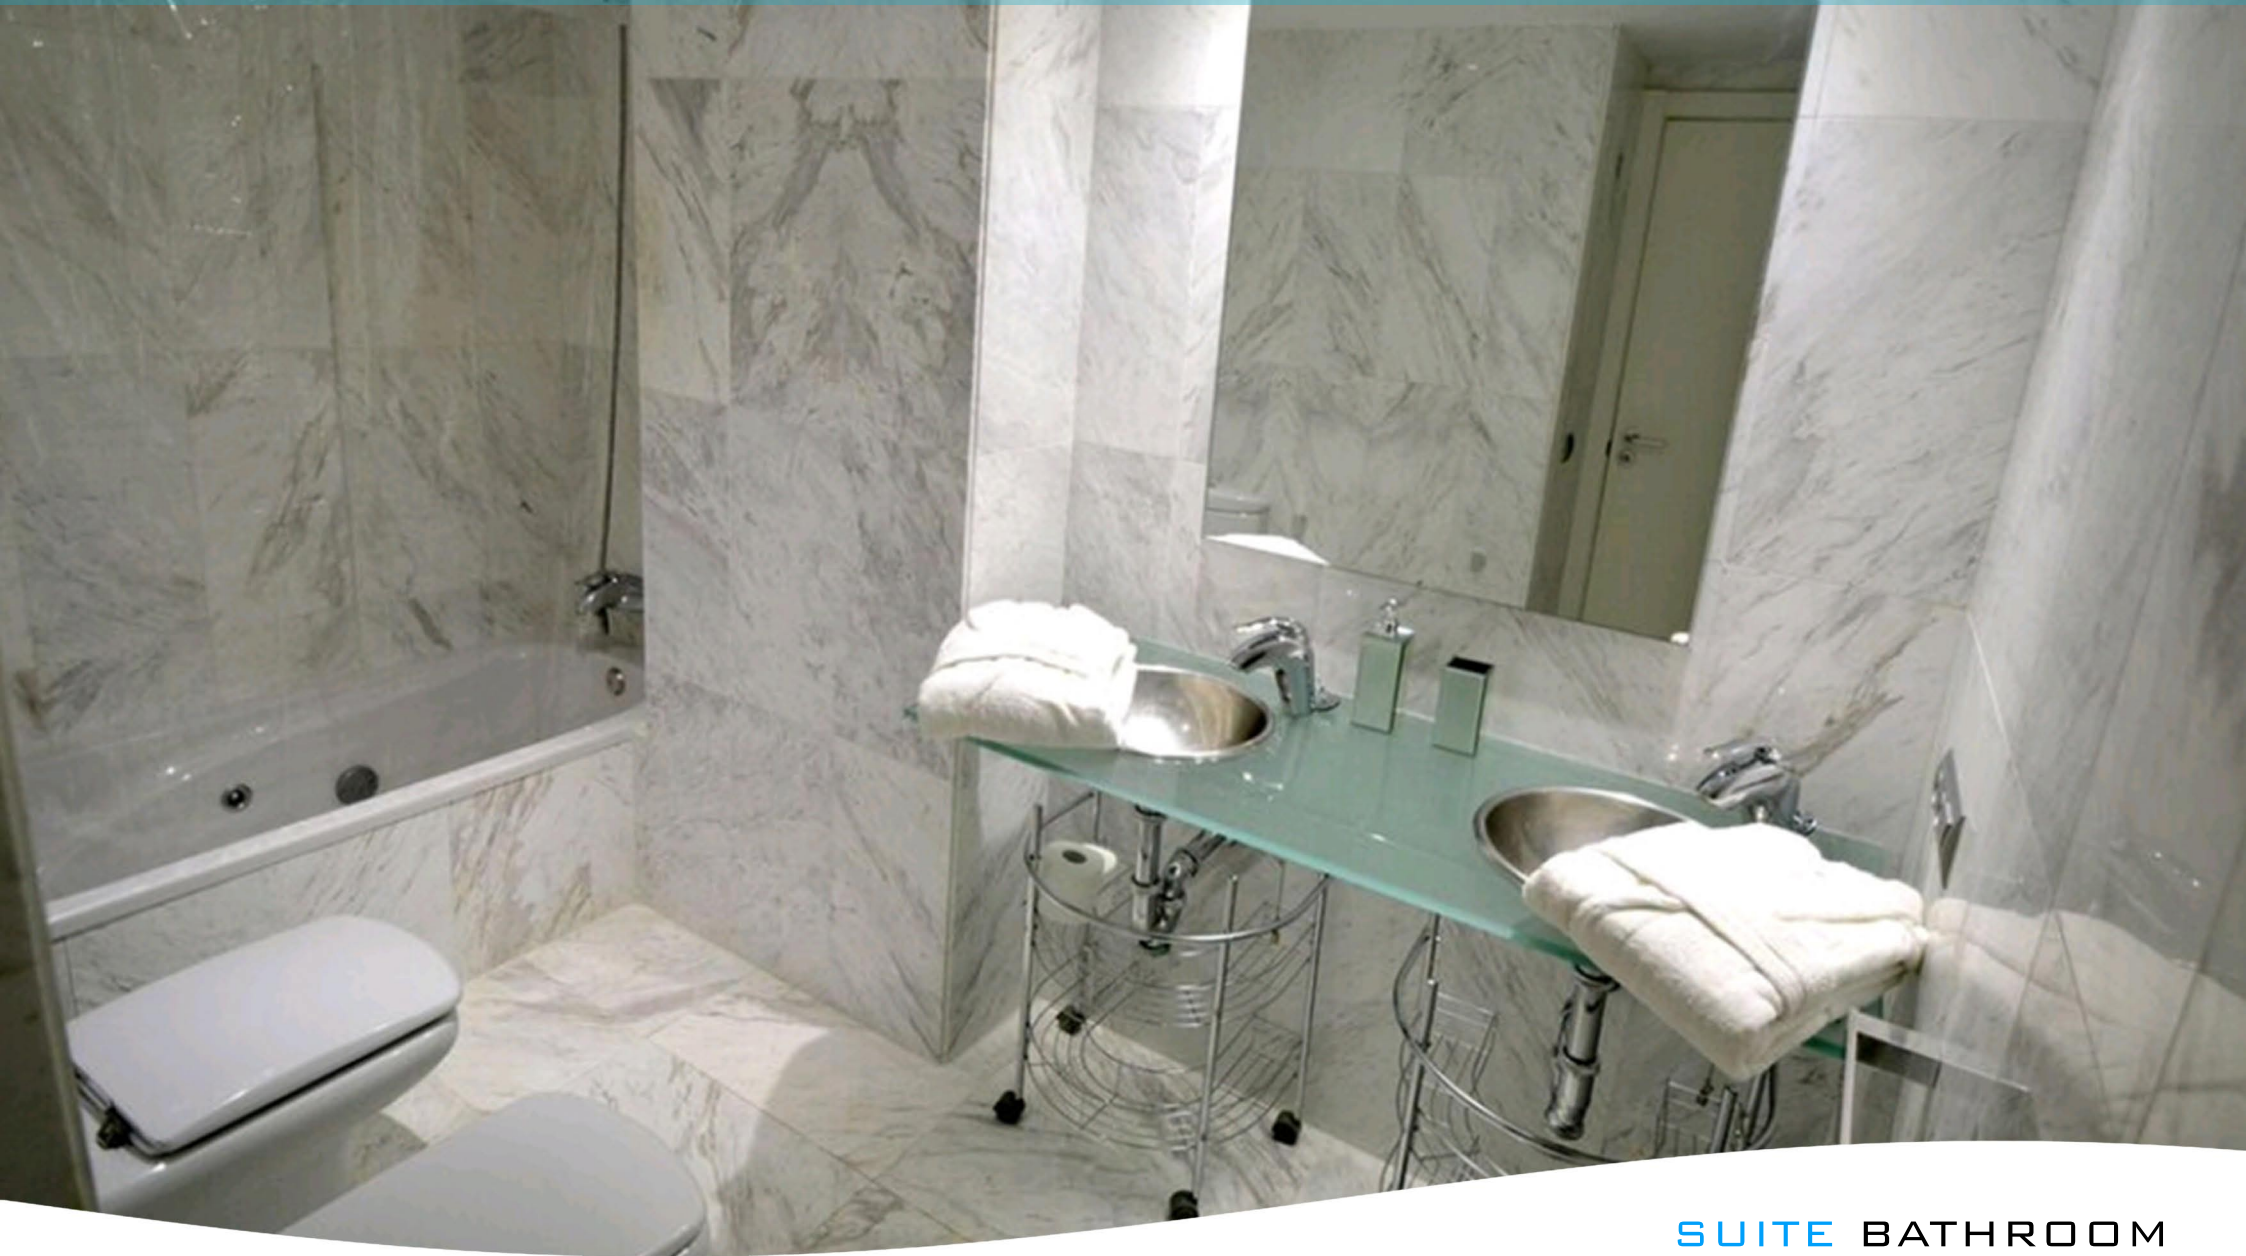

BAHIA

MARINA DI BOTAFOCH

IBIZA

BAHIA BUILDING

TWO BEDROOMS

Description:

Two bedrooms apartment with beautiful view in Marina Botafoch, 3 minutes walk to the Talamanca beach and Old Ibiza town. Near Heart Club, Pacha, Lio and many famous restaurants.

Maximum 4 persons

BAHIA BUILDING

TWO BEDROOMS

Apartment Features:

- *Large lounge Area*
- *2 double bedrooms*
(1 master bedroom with ensuite bathroom)
- *2 bathrooms*
- *Terrace with beautiful sea view*
- *Smart Tv*
- *Internet Wi-fi*
- *Conditioned Air*
- *Community Swimming pool*
- *Private Parking*

KITCHEN AREA

BAHIA
MARINA DI BOTAFUCH

IBIZA

MASTER BEDROOM

BAHIA
MARINA DI BOTAFOCH

IBIZA

DOUBLE BEDROOM

BAHIA
MARINA DI BOTAFOCH

IBIZA

SUITE BATHROOM