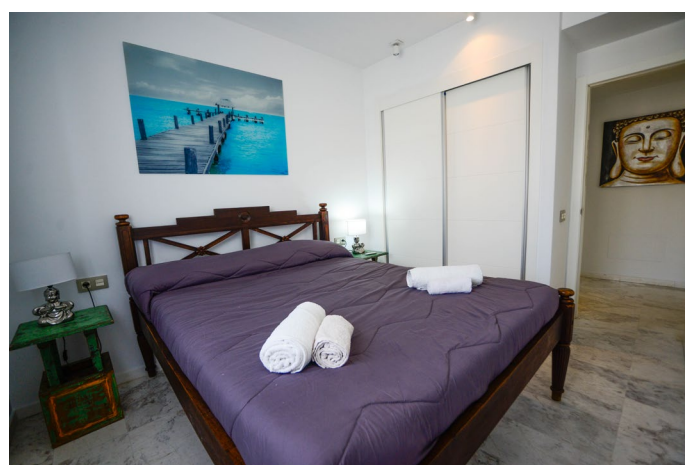

ROYAL BEACH BUILDING