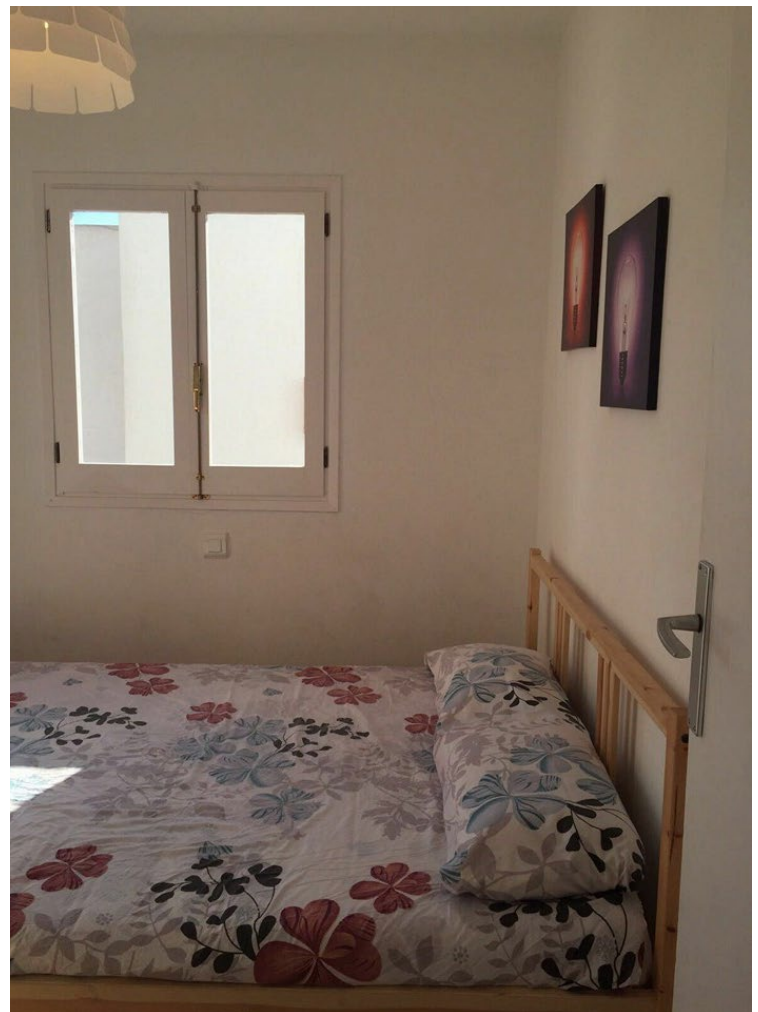

PLAYA D'EN BOSSA
KOROVA 2

PEOPLE 5 / 2 BEDROOMS / 1 BATHROOM