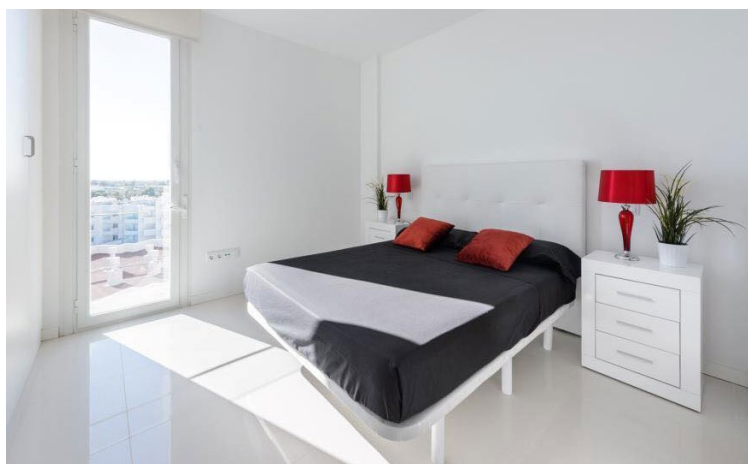

AMENITIES

- ✔ FULL KITCHEN
- ✔ AIR CONDITIONING
- ✔ HAIR DRYER
- ✔ WI-FI
- ✔ TV LCD
- ✔ DVD PLAYER
- ✔ MICROWAVE
- ✔ WASHING MACHINE

BOSSA PRESTIGE

AMAZING SEA VIEW APARTMENT

PEOPLE 6 / 2 BEDROOMS / 2 BATHROOMS